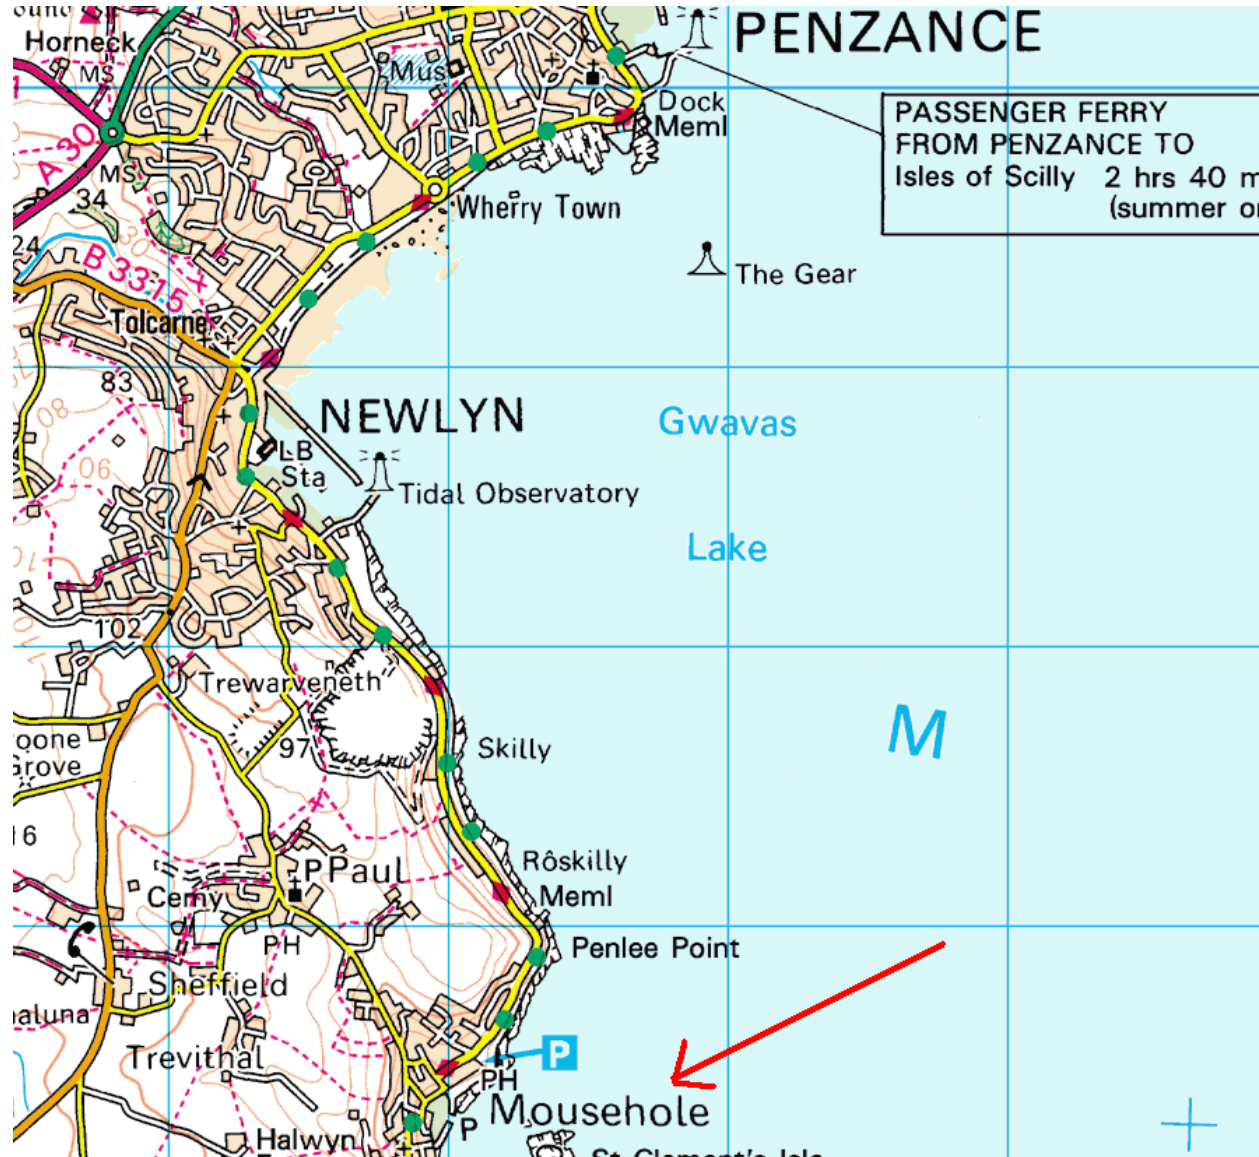

From Penzance to Mousehole (around the coastline) / Z Penzance do Mousehole (okolo pobřeží)

Follow green dotted path

Jděte po zeleně tečkované stezce

From Land's End to Porthcurno Beach / Z Land's End k Porthcurno Beach

From Penzance to St Michael's Mount (around the coastline) / Z Penzance k St Michael's Mount (okolo pobřeží)